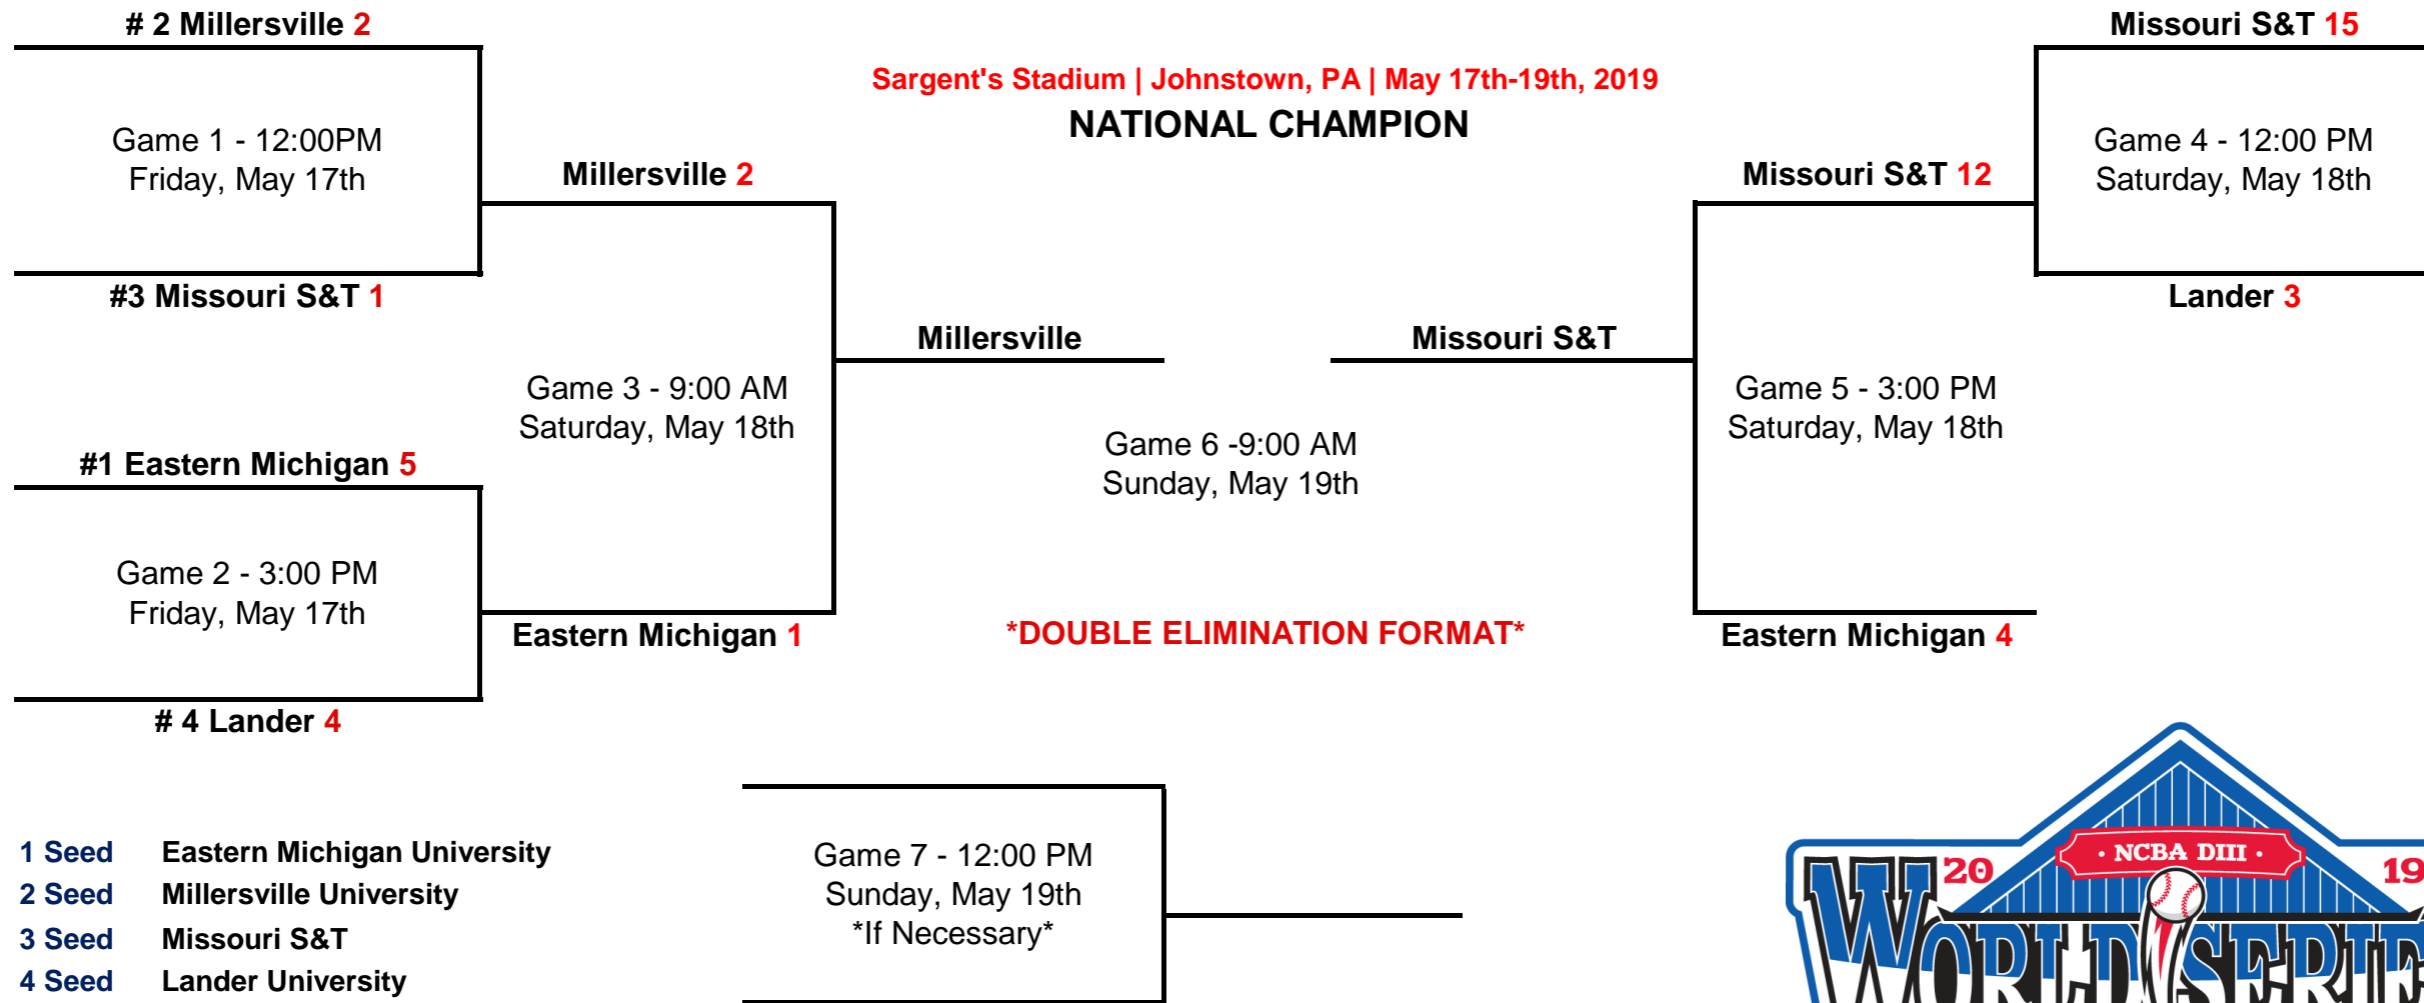

Sargent's Stadium | Johnstown, PA | May 17th-19th, 2019

**NATIONAL CHAMPION**

- 1 Seed Eastern Michigan University
- 2 Seed Millersville University
- 3 Seed Missouri S&T
- 4 Seed Lander University

\*Higher Seed is always HOME unless lower seed has higher tournament winning %