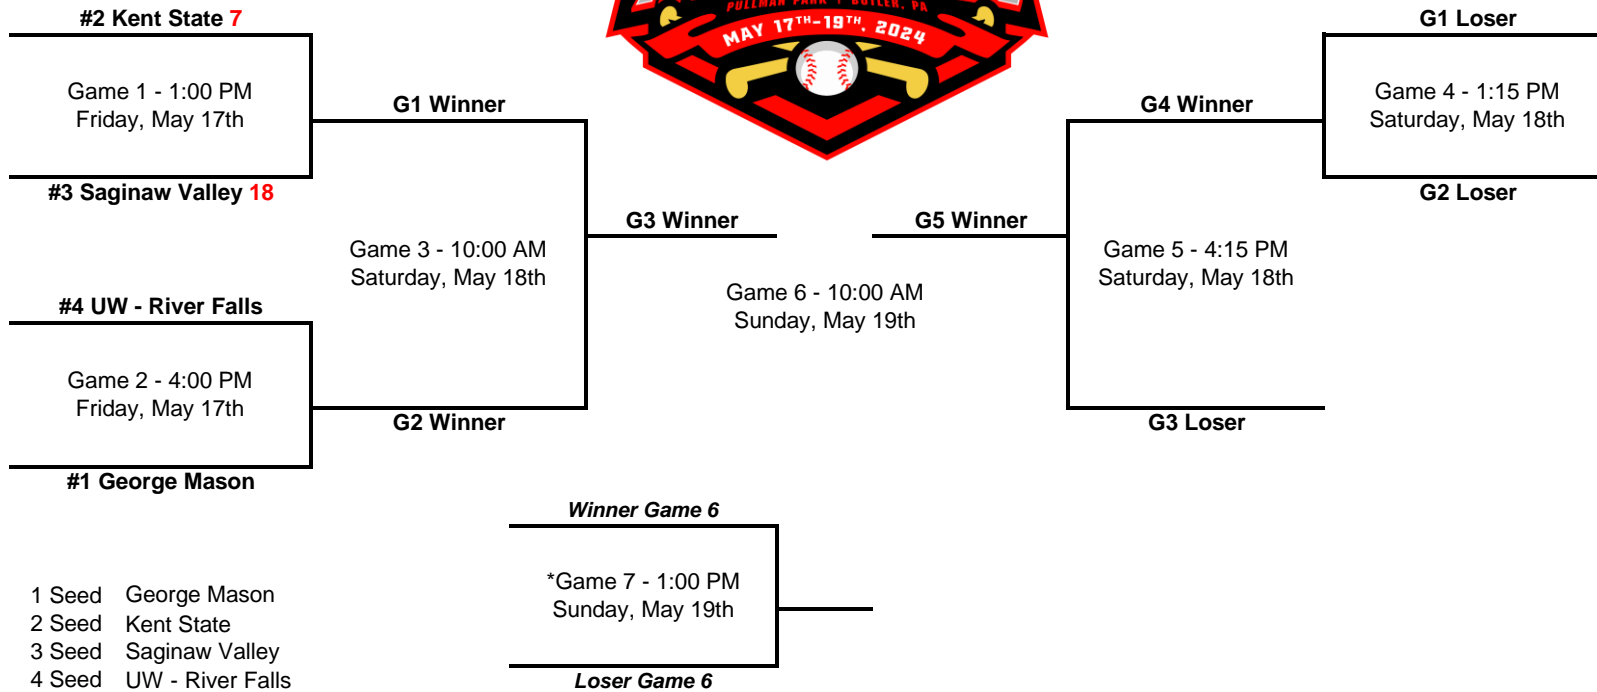

2024 NCBA Division III World Series

Pullman Park | Butler, PA

- 1 Seed George Mason
- 2 Seed Kent State
- 3 Seed Saginaw Valley
- 4 Seed UW - River Falls

***If Necessary**
Higher seed is home team, unless lower seed has higher tournament winning percentage.