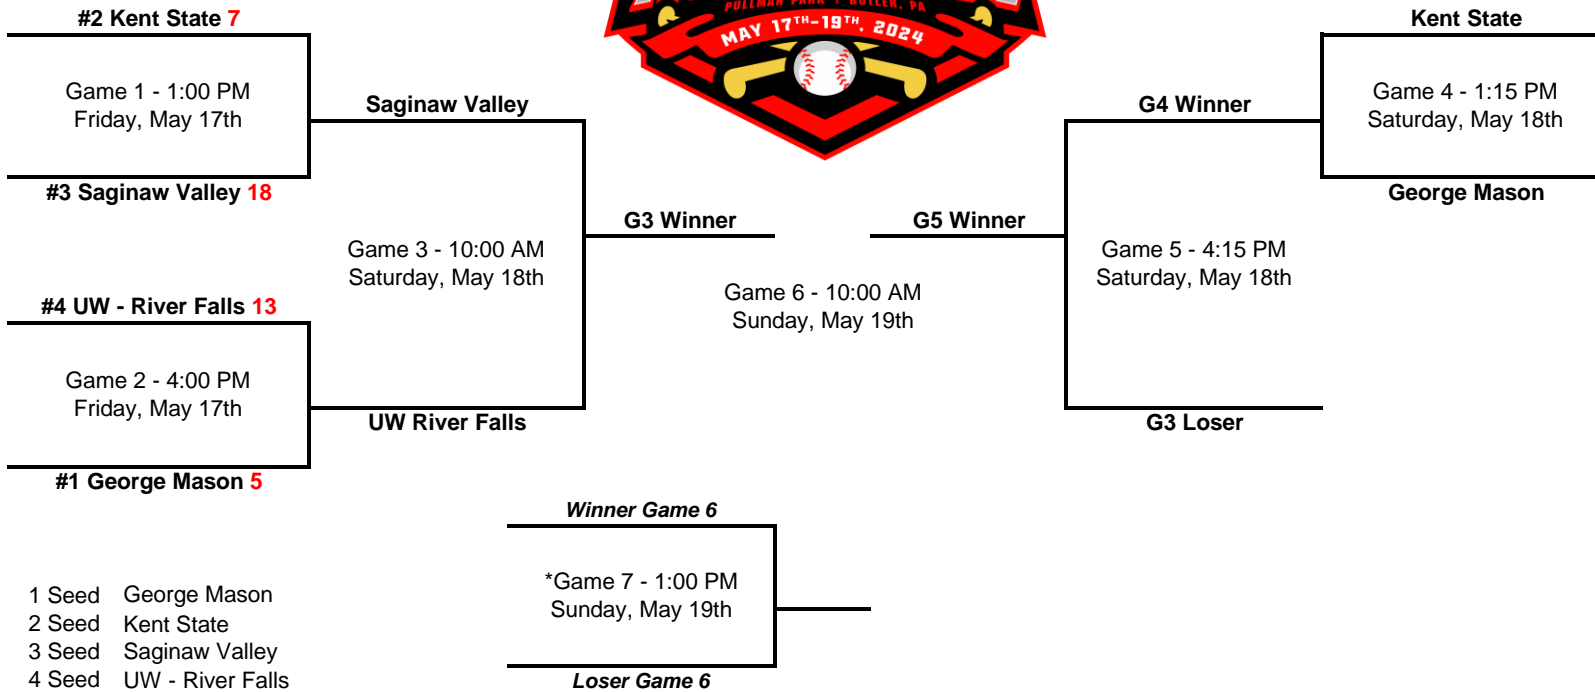

2024 NCBA Division III World Series

Pullman Park | Butler, PA

***If Necessary**
 Higher seed is home team, unless lower seed has higher tournament winning percentage.