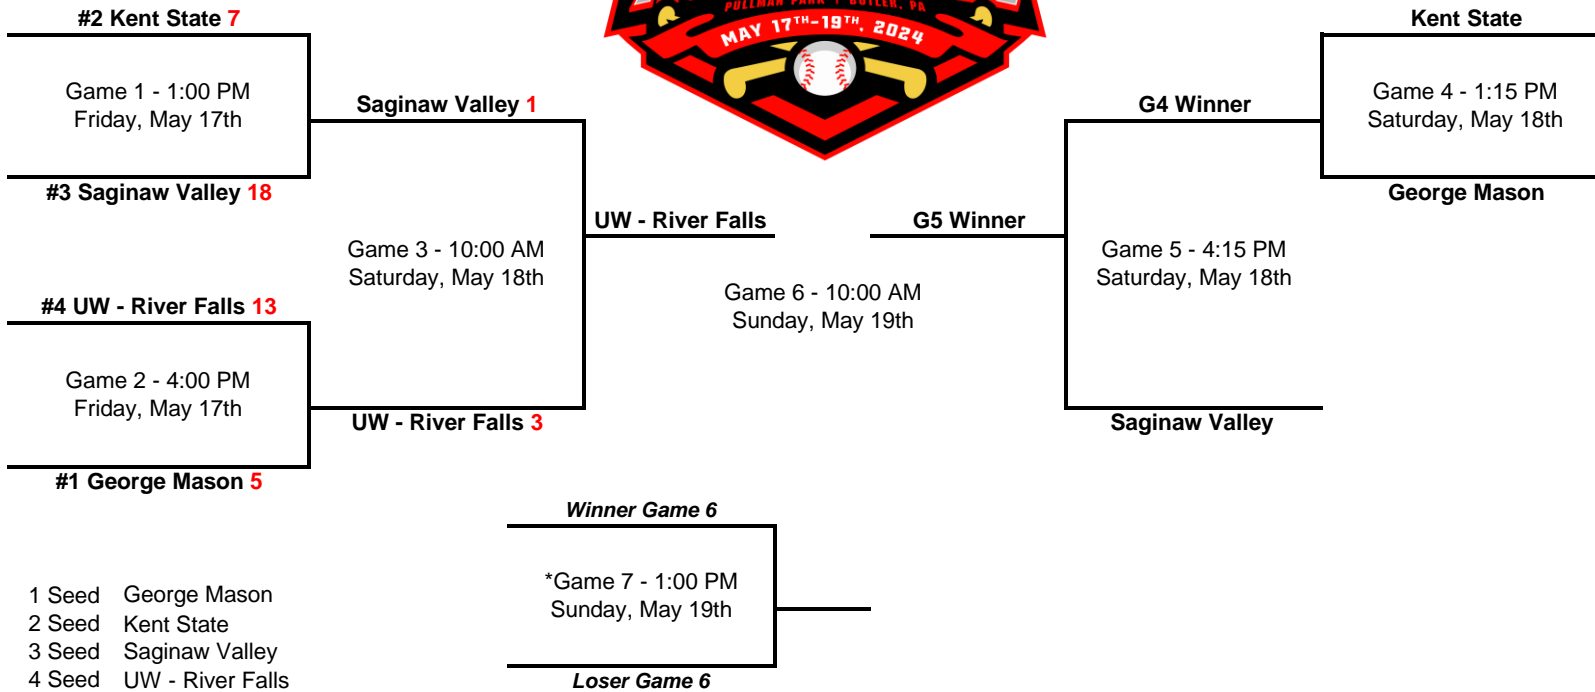

2024 NCBA Division III World Series

Pullman Park | Butler, PA

***If Necessary**
Higher seed is home team, unless lower seed has higher tournament winning percentage.