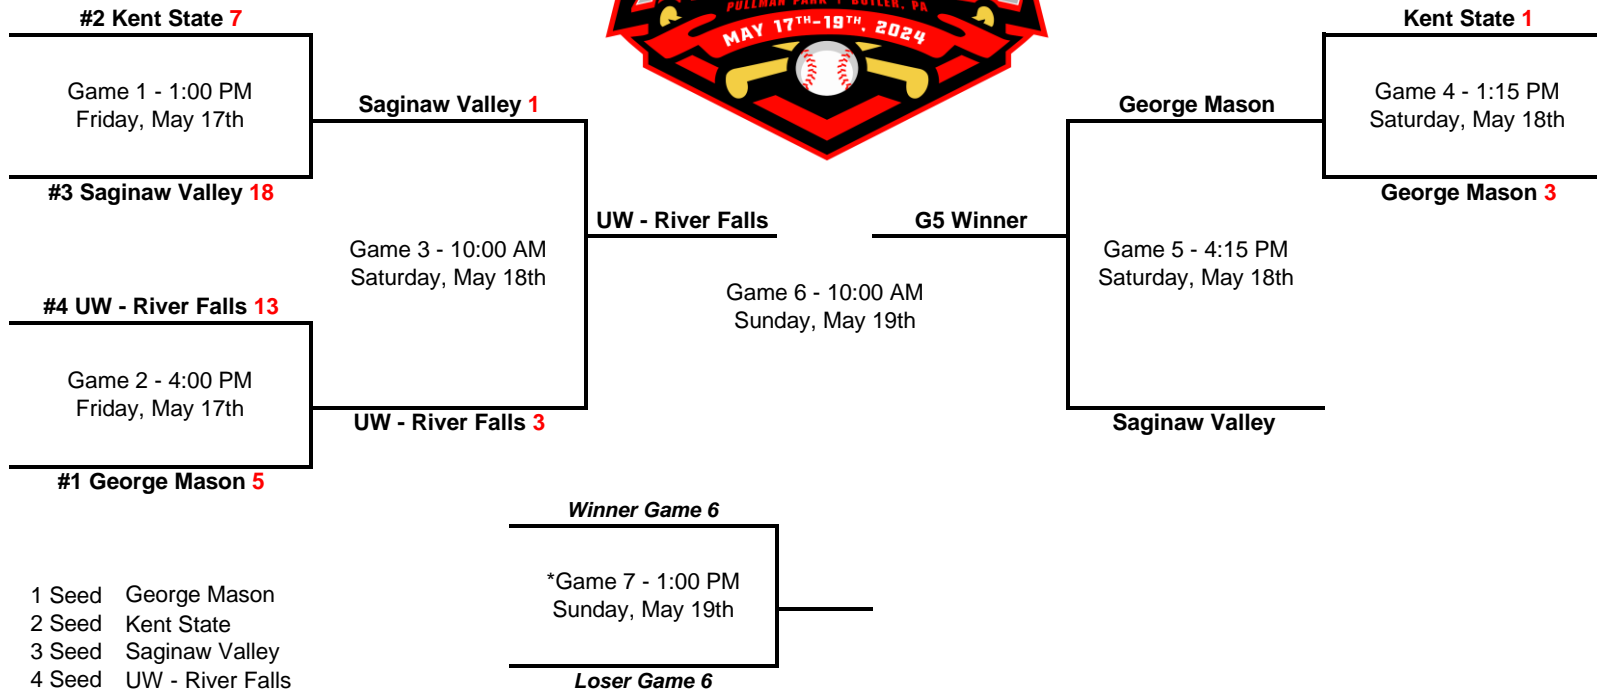

# 2024 NCBA Division III World Series

## Pullman Park | Butler, PA

**\*If Necessary**  
Higher seed is home team, unless lower seed has higher tournament winning percentage.