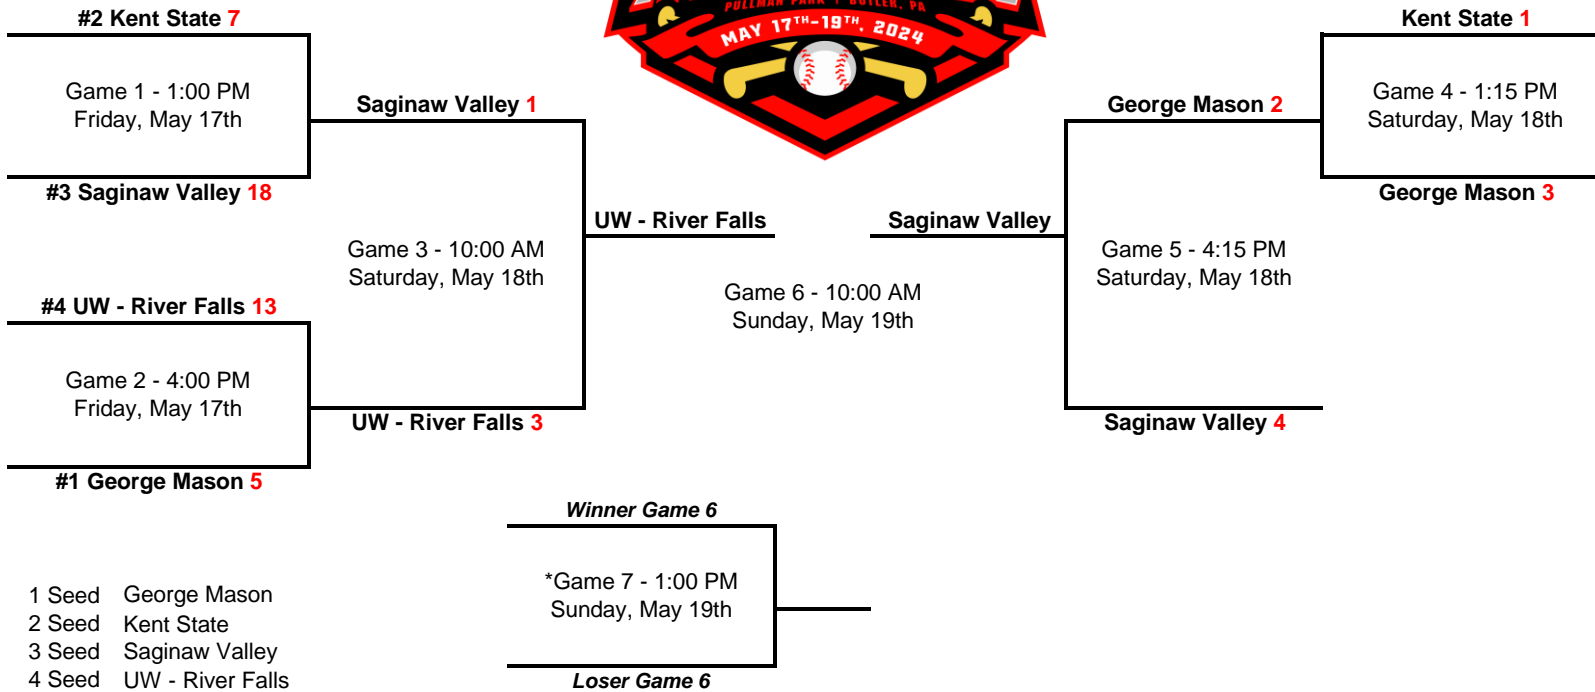

# 2024 NCBA Division III World Series

## Pullman Park | Butler, PA

**\*If Necessary**  
Higher seed is home team, unless lower seed has higher tournament winning percentage.