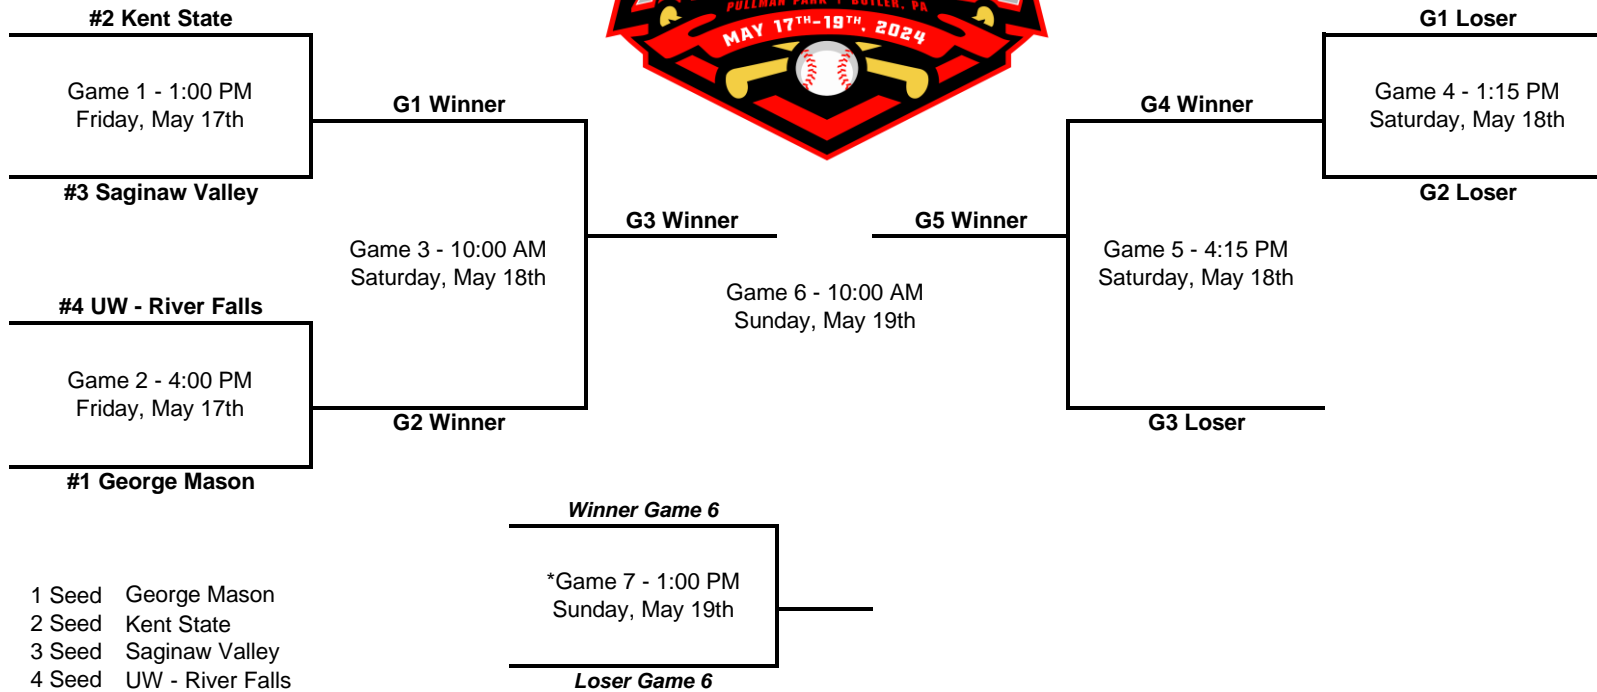

2024 NCBA Division III World Series

Pullman Park | Butler, PA

- 1 Seed George Mason
- 2 Seed Kent State
- 3 Seed Saginaw Valley
- 4 Seed UW - River Falls

***If Necessary**
Higher seed is home team, unless lower seed has higher tournament winning percentage.