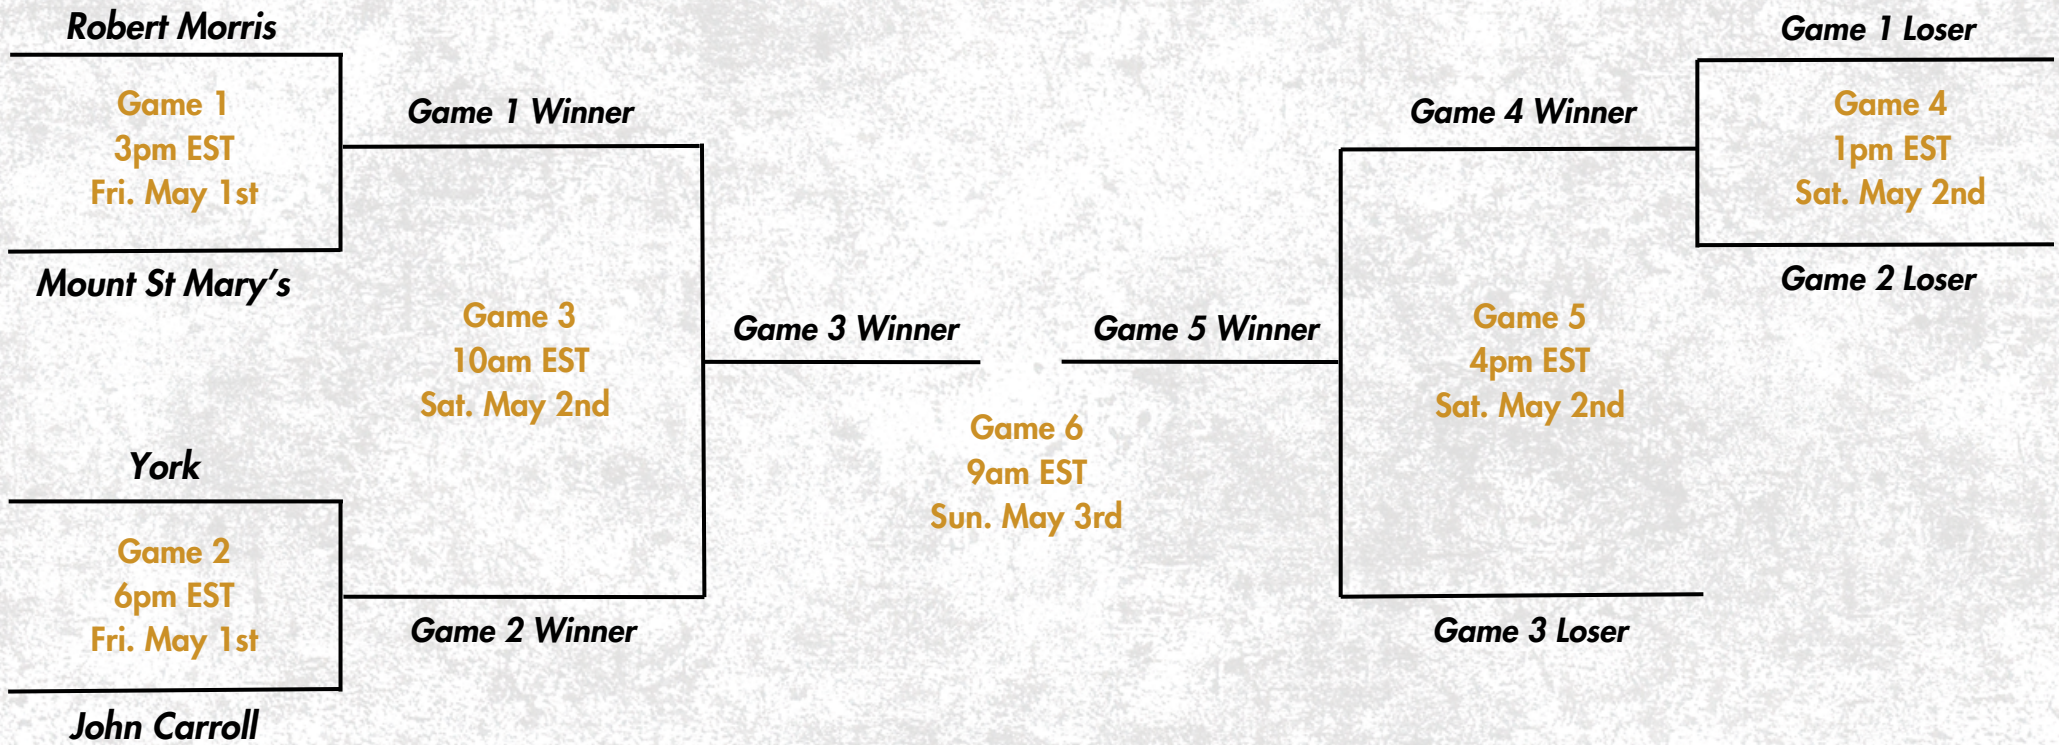

2026 NCBA District III Playoff

Pullman Park - Butler, PA

#RoadToButler

THENCBA

WWW.DIV3.CLUBBASEBALL.ORG

NCBA

NCBA_BASEBALL

	#1 Seed	York
	#2 Seed	Robert Morris
	#3 Seed	John Carroll
	#4 Seed	Mount St Mary's