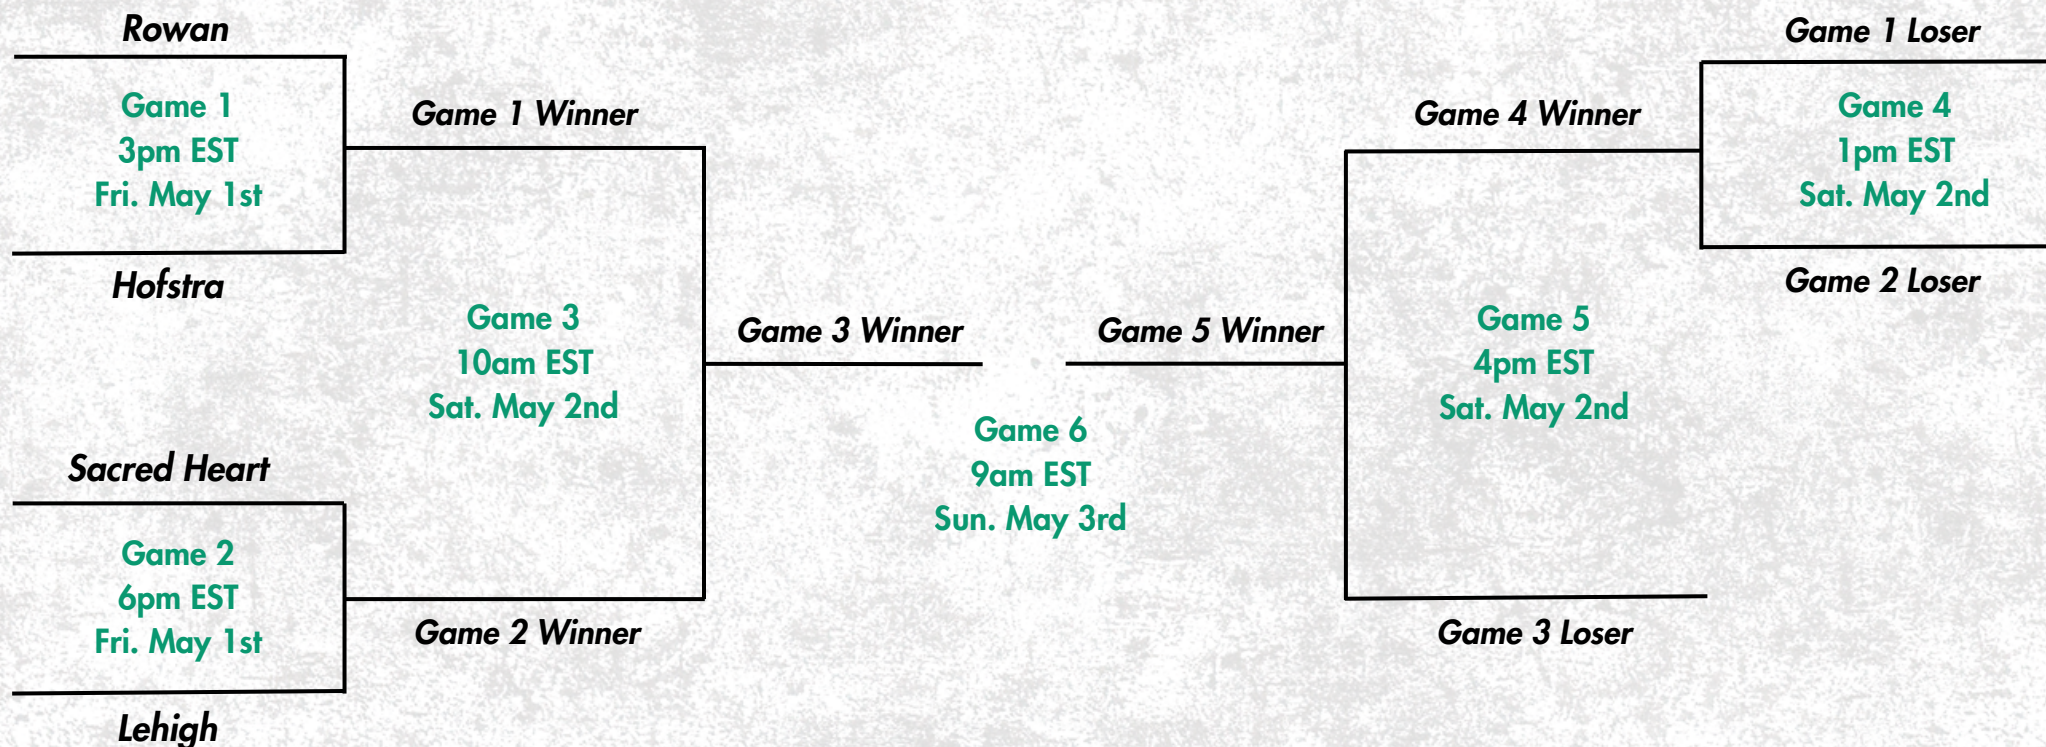

2026 NCBA District I Playoff

Snyder Avenue Park - Berkeley Heights, NJ

#RoadToButler

THENCBA

WWW.DIV3.CLUBBASEBALL.ORG

NCBA

NCBA_BASEBALL

	#1 Seed	Sacred Heart
	#2 Seed	Rowan
	#3 Seed	Hofstra
	#4 Seed	Lehigh

*Game 7 is "If Necessary" - Event is Double Elimination

1st round matchups cannot feature same conference teams

Higher seed is home team, unless lower seed has higher tournament winning percentage.

2026 NCBA District II Playoff

Shepherd Stadium - Colonial Heights, VA

#RoadToButler

THENCBA

WWW.DIV3.CLUBBASEBALL.ORG

NCBA

NCBA_BASEBALL

	#1 Seed	VCU
	#2 Seed	Navy
	#3 Seed	East Tenn. St
	#4 Seed	Catholic

*Game 7 is "If Necessary" - Event is Double Elimination

	#1 Seed	Adrian
	#2 Seed	Winona State
	#3 Seed	Drake
	#4 Seed	UW-Stevens Point

*Game 7 is "If Necessary" - Event is Double Elimination

1st round matchups cannot feature same conference teams

Higher seed is home team, unless lower seed has higher tournament winning percentage.