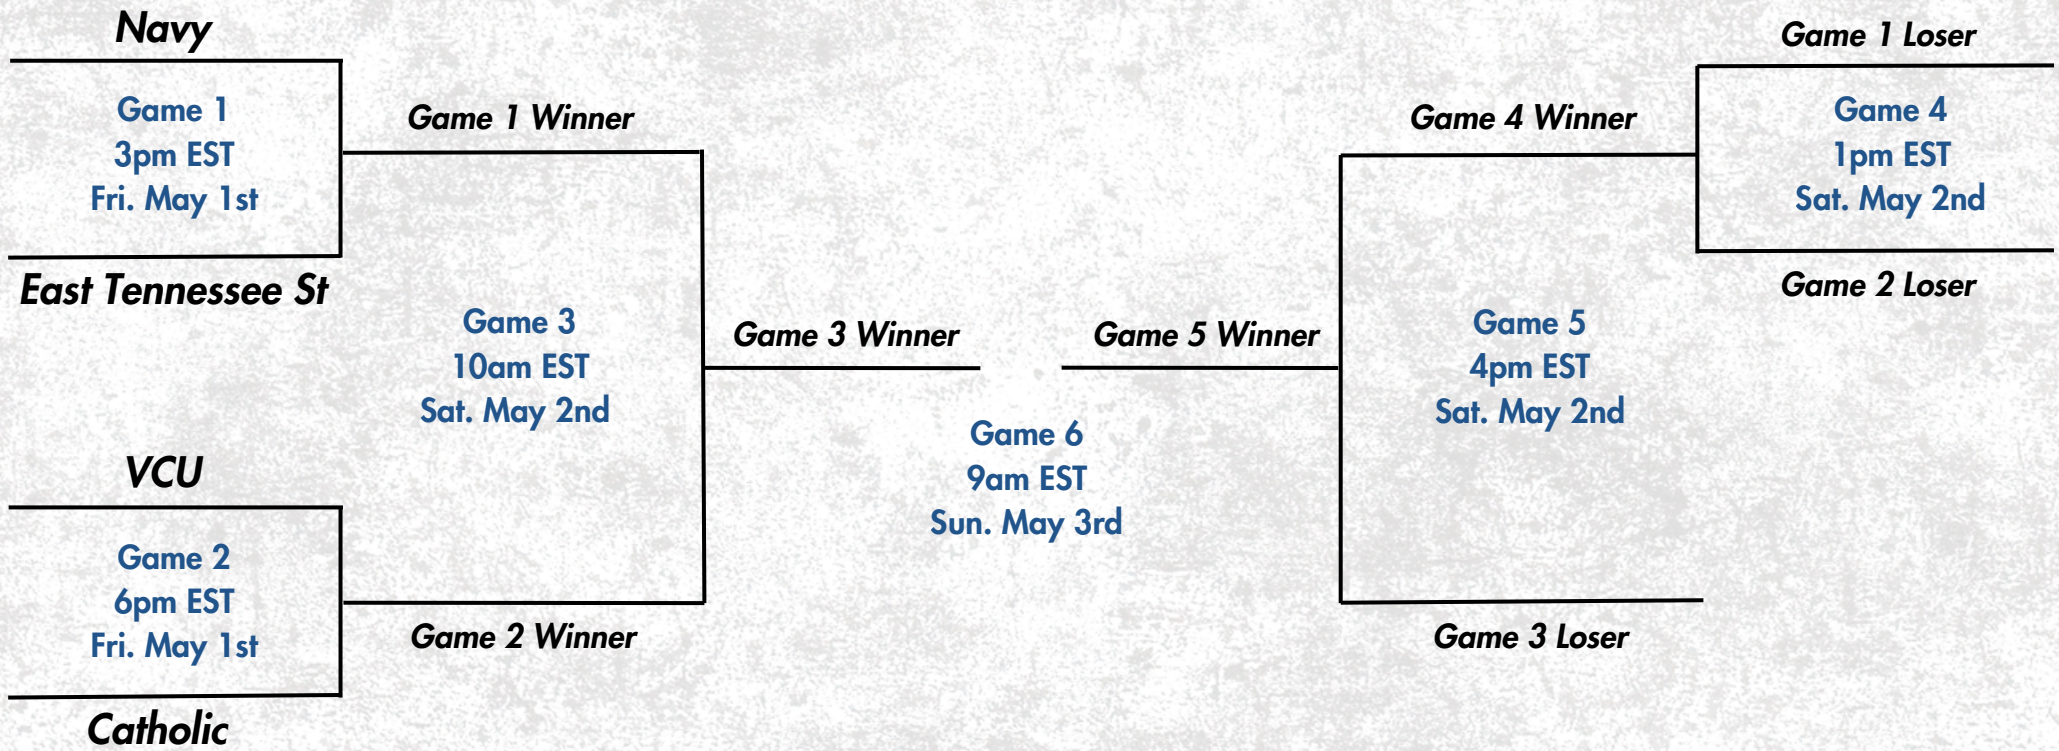

*Game 7 is "If Necessary" - Event is Double Elimination

1st round matchups cannot feature same conference teams

Higher seed is home team, unless lower seed has higher tournament winning percentage.

2026 NCBA District II Playoff

Shepherd Stadium - Colonial Heights, VA

#RoadToButler

THENCBA

WWW.DIV3.CLUBBASEBALL.ORG

NCBA

NCBA_BASEBALL

	#1 Seed	VCU
	#2 Seed	Navy
	#3 Seed	East Tenn. St
	#4 Seed	Catholic

*Game 7 is "If Necessary" - Event is Double Elimination

1st round matchups cannot feature same conference teams

Higher seed is home team, unless lower seed has higher tournament winning percentage.

2026 NCBA District III Playoff

Pullman Park - Butler, PA

#RoadToButler

	#1 Seed	Adrian
	#2 Seed	Winona State
	#3 Seed	Drake
	#4 Seed	UW-Stevens Point

*Game 7 is "If Necessary" - Event is Double Elimination

1st round matchups cannot feature same conference teams

Higher seed is home team, unless lower seed has higher tournament winning percentage.