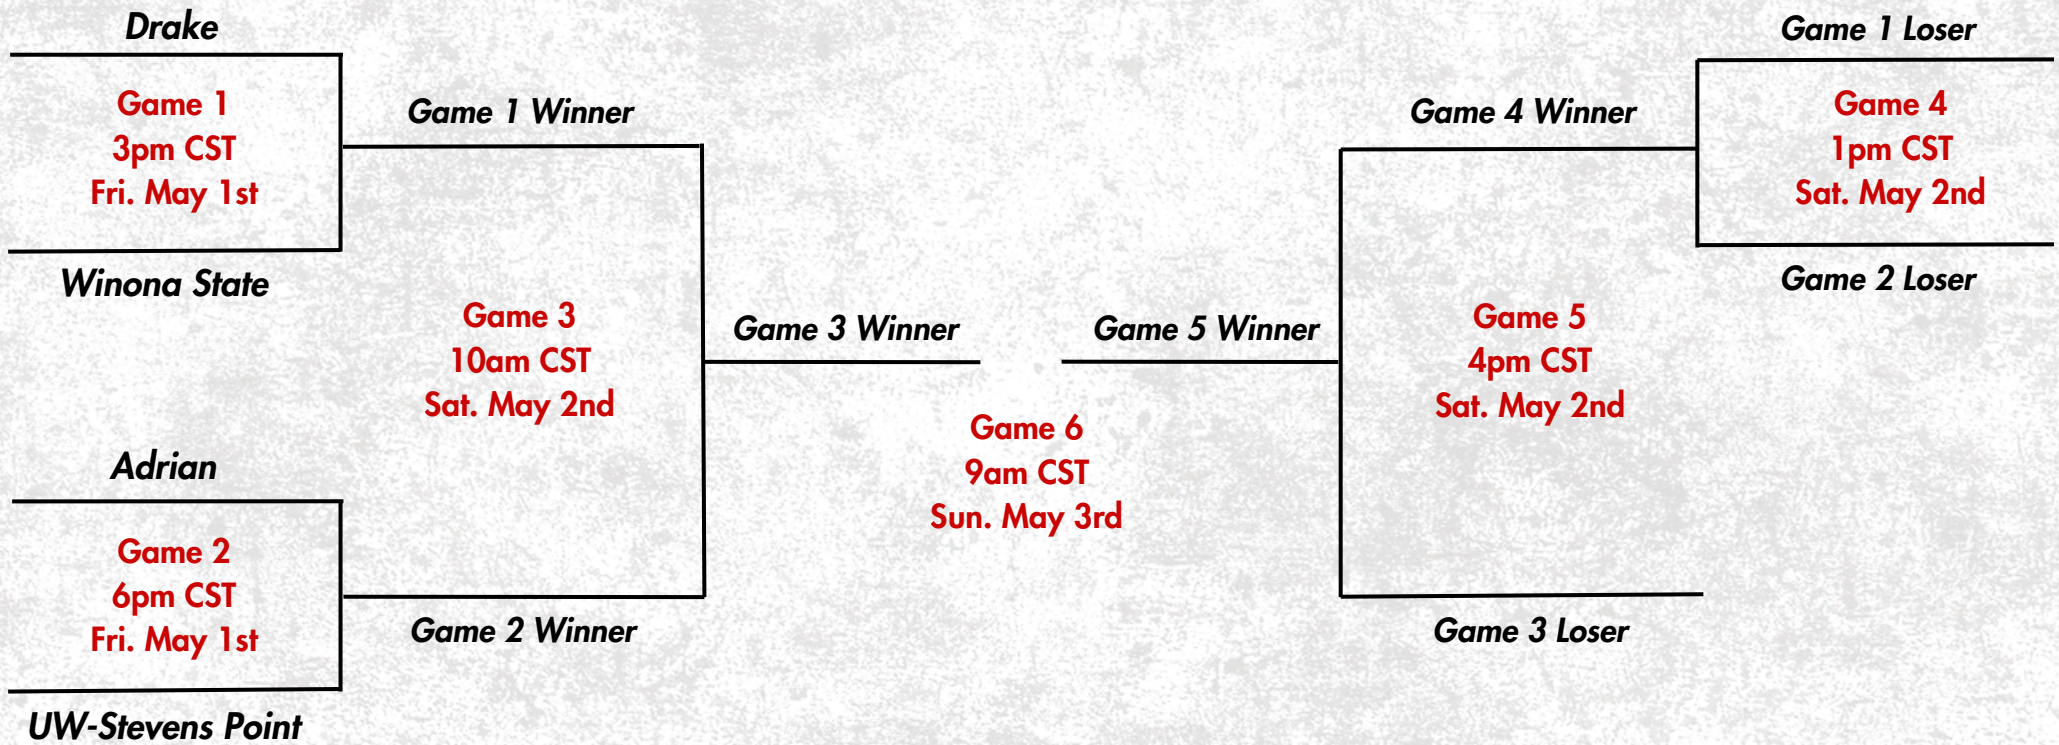

Higher seed is home team, unless lower seed has higher tournament winning percentage.

2026 NCBA District IV Playoff

Ziggy Field Ballpark - Deforest, WI

#RoadToButler

THENCBA

WWW.DIV3.CLUBBASEBALL.ORG

NCBA

NCBA_BASEBALL

	#1 Seed	Adrian
	#2 Seed	Winona State
	#3 Seed	Drake
	#4 Seed	UW-Stevens Point

*Game 7 is "If Necessary" - Event is Double Elimination

1st round matchups cannot feature same conference teams

Higher seed is home team, unless lower seed has higher tournament winning percentage.