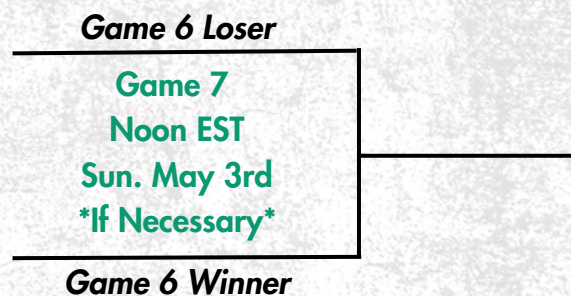

2026 NCBA District I Playoff

Snyder Avenue Park - Berkeley Heights, NJ

#RoadToButler

THENCBA

WWW.DIV3.CLUBBASEBALL.ORG

NCBA

NCBA_BASEBALL

	#1 Seed	Sacred Heart
	#2 Seed	Rowan
	#3 Seed	Hofstra
	#4 Seed	Lehigh

*Game 7 is "If Necessary" - Event is Double Elimination

1st round matchups cannot feature same conference teams

Higher seed is home team, unless lower seed has higher tournament winning percentage.

2026 NCBA District II Playoff