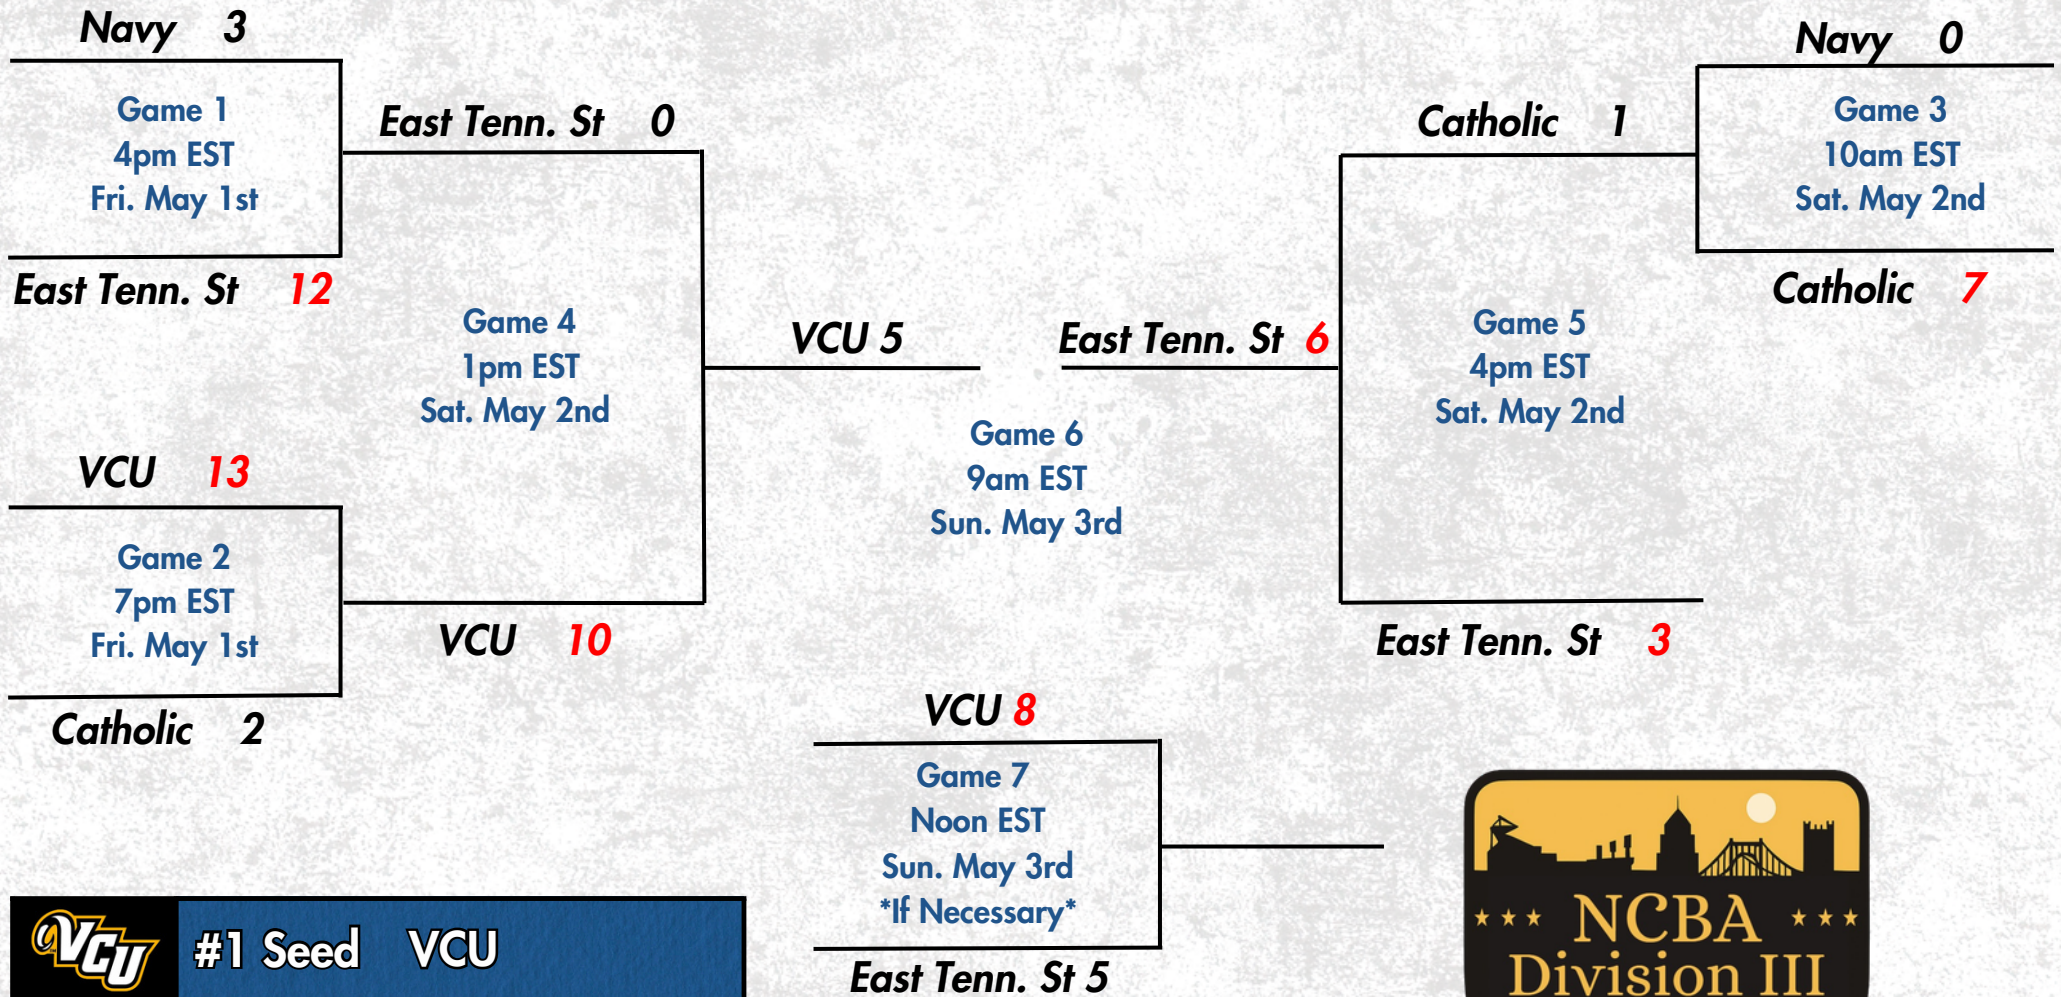

# 2026 NCBA District II Playoff

## Shepherd Stadium - Colonial Heights, VA

#RoadToButler

@THENCBA

WWW.DIV3.CLUBBASEBALL.ORG

NCBA

NCBA\_BASEBALL

	#1 Seed	VCU
	#2 Seed	Navy
	#3 Seed	East Tenn. St
	#4 Seed	Catholic

Virginia Commonwealth Univ.

### District II Champions

\*Game 7 is "If Necessary" - Event is Double Elimination

Higher seed is home team, unless lower seed has higher tournament winning percentage.